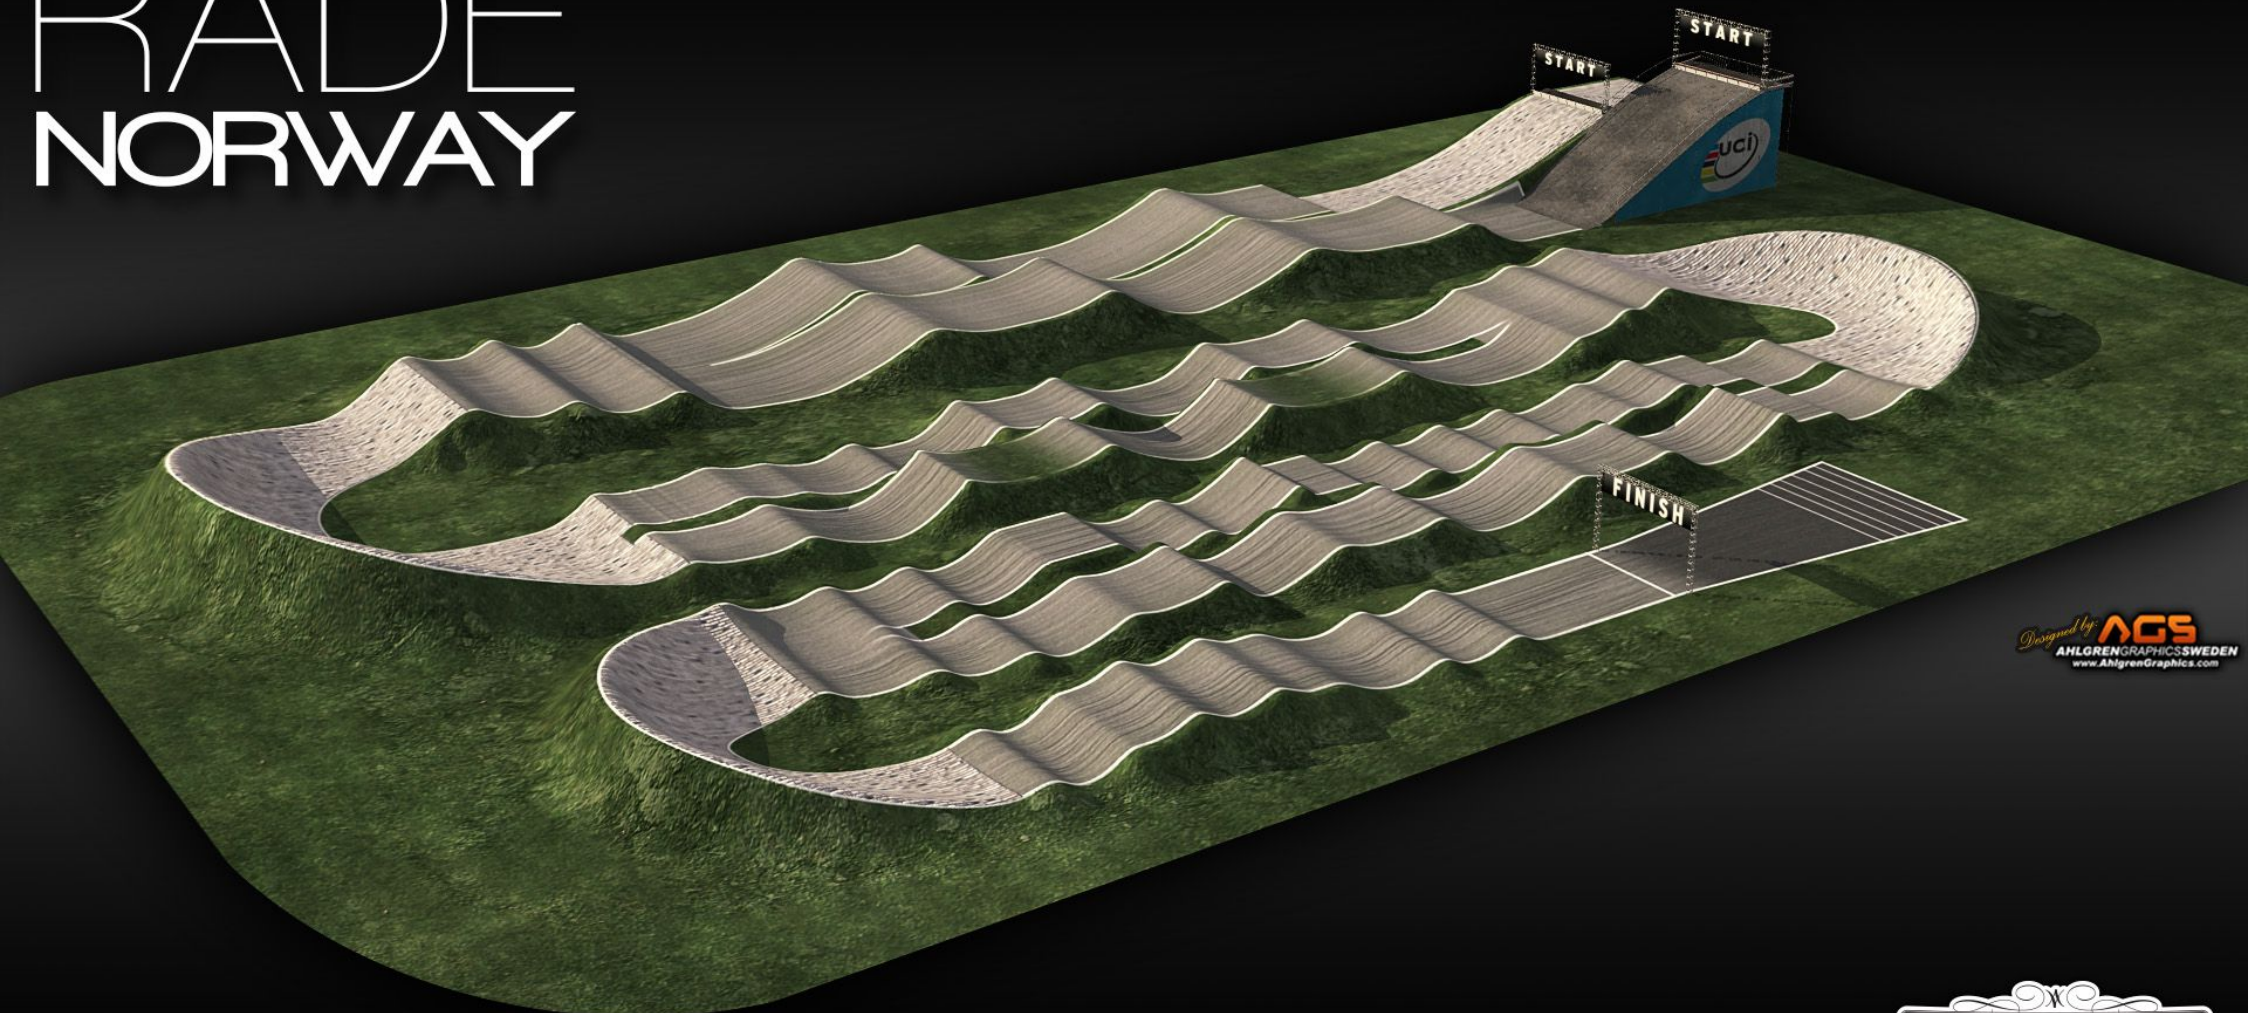

RÅDE NORWAY

Designed by **AGS**
AHLGREN GRAPHICS SWEDEN
www.AhlgrenGraphics.com

Track layout may be subject to change

Copyright © 2014 ELITETRAX INC. All rights reserved